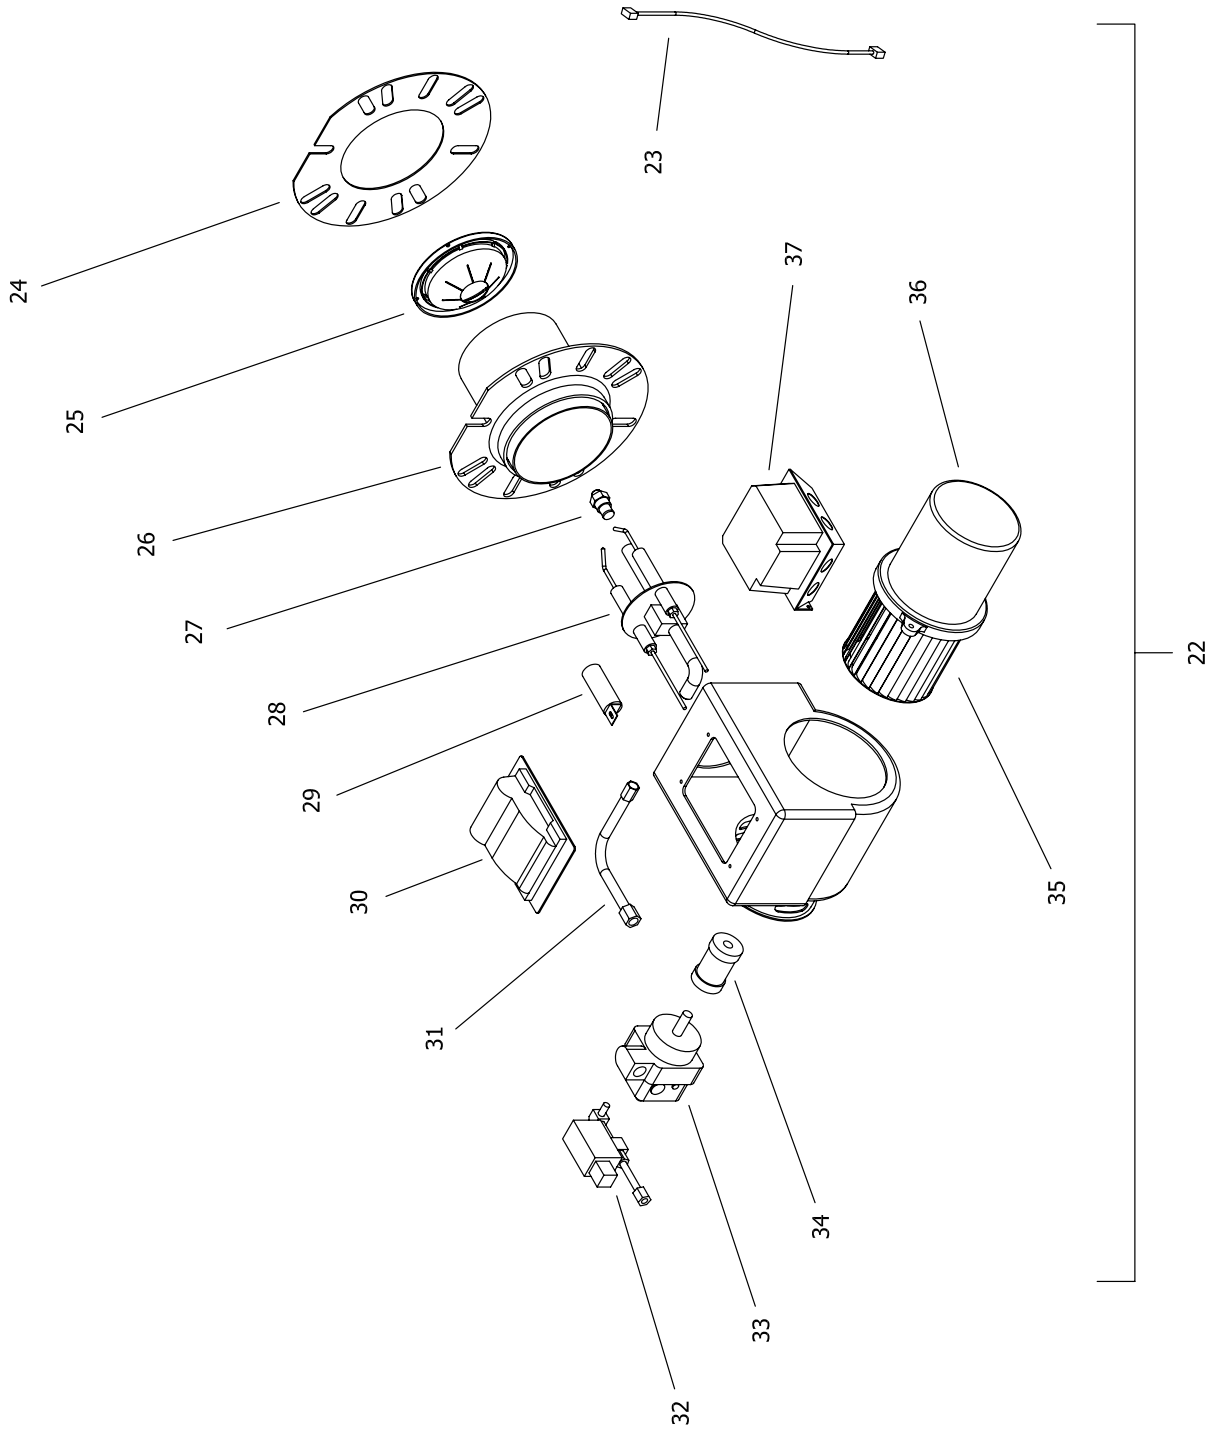

Item	Description	Model	Model	Model	Model
22	Burner Assembly 120V 1/S Pump	RF30 BW503	RF30SX BW503	RF50 BW504,505	RF70 BW507,508
		228-44392-07	228-44392-07	228-44392-09 (BW504)	228-44392-13 (BW507)
	Burner Assembly 120V 1/S Pump	---	---	228-44392-11 (BW505)	228-44392-15 (BW508)
		Beckett Part # Below	Beckett Part # Below	Beckett Part # Below	Beckett Part # Below
23	Wire Harness*	51924	51924	51925	51925
24	Gasket Oil Fired	31653	31653	31653	31653
25	Burner Firing Head	360003	360003	360006	360012
26	Air Tube w/Nozzle Line Electrode Assy**	Specify	Specify	Specify	Specify
27	Oil Nozzle	.85 x 80B Delavan	.85 x 80B Delavan	1.25 x 80B Delavan (BW504)	1.50 x 80B Delavan (BW507)
	Oil Nozzle	---	---	1.35 x 80B Delavan (BW505)	1.75 x 80B Delavan (BW508)
28	Electrode Replacement Kit	5780	5780	5780	5782
29	Cad Cell	7006Q	7006Q	7006Q	7006Q
30	Ignition Transformer (120V)	51771U	51771U	51771U	51771U
	Ignition Transformer (240V, 60Hz)	21175U	21175U	21175U	21175U
31	Copper Oil Feedline	5394	5394	5394	5394
32	Pump Solenoid (240V only)	2234U	2234U	2234U	2234U
33	Oil Pump 120V (Single)	21844U	21844U	21844U	21844U
	Oil Pump 120V (Dual)	21941U	21941U	21941U	21941U
	Oil Pump 240V, 60Hz (Single)	2460U	2460U	2460U	2460U
	Oil Pump 240V, 60Hz (Dual)	2583U	2583U	2583U	2583U
34	Oil Pump Drive Coupling	2454U	2454U	2454U	2454U
35	Blower Wheel	2999U	2999U	2999U	2999U
36	Blower Motor (120V)	21805U	21805U	21805U	21805U
	Blower Motor (240V, 60Hz)	21174U	21174U	21174U	21174U
37	Primary Control 120V	7456U	7456U	7456U	7456U
	Primary Control 240V, 60Hz	7414U	7414U	7414U	7414U

*Provided with burner complete (item 22). Also available individually.

**Specify Oil Burner Model. Example: BW503