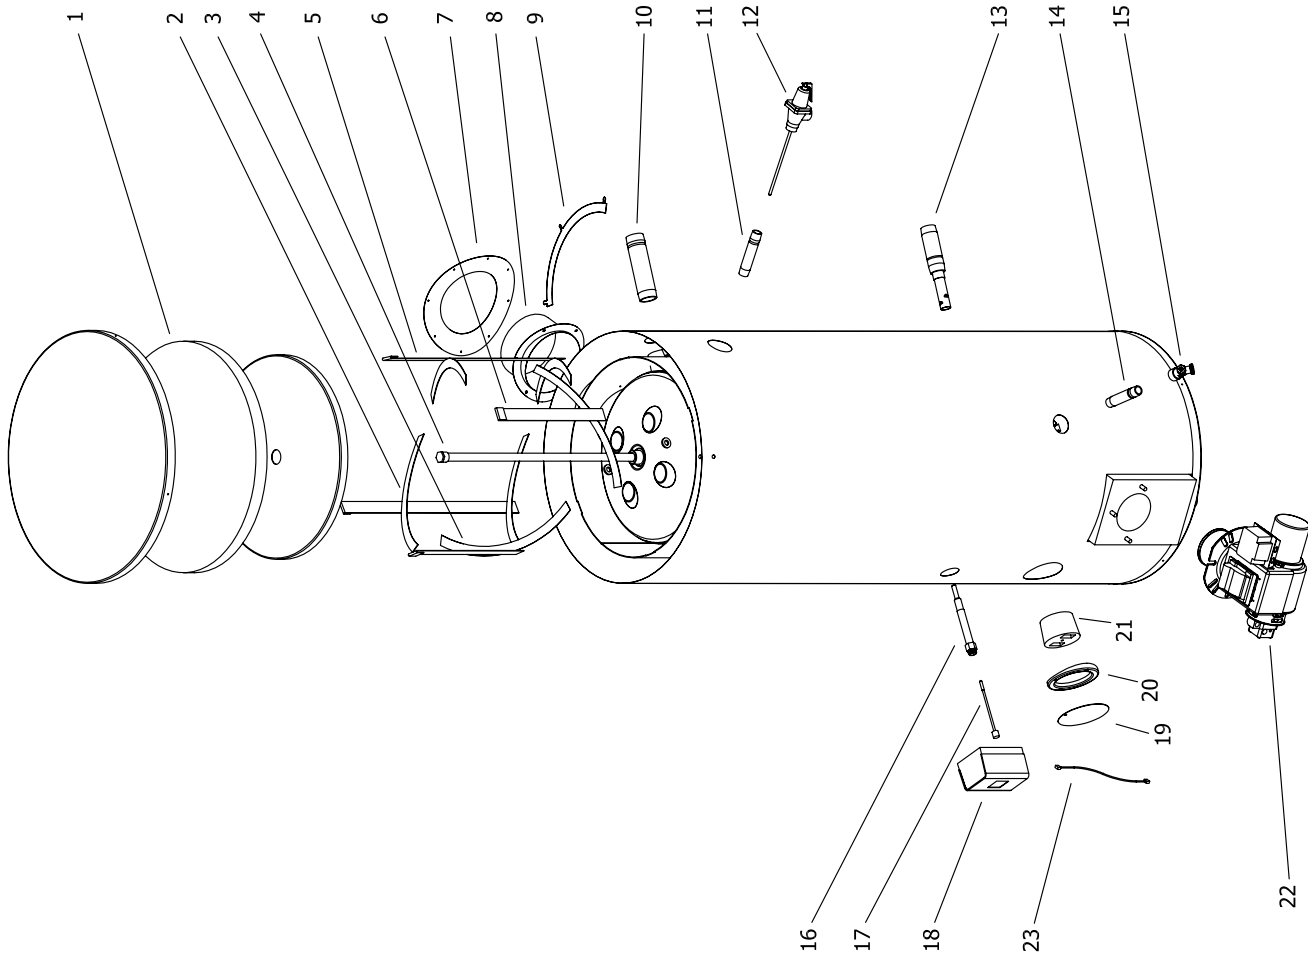

***Effective: July, 2007  
ECO 7226***

**NOTE: BOTH MODEL AND SERIAL  
NUMBERS ARE REQUIRED FOR  
ORDERING REPLACEMENT PARTS**

Dimensions and specifications  
subject to change without notice.

Item	Description	Model	Model	Model	Model
		RF30 BW503	RF30SX BW503	RF50 BW504,505	RF70 BW507,508
		BWC Part # Below	BWC Part # Below	BWC Part # Below	BWC Part # Below
1	Head Insulation	226-81313-10	226-81313-01	226-81313-02	226-81313-11
2	Baffle-Left Rear	239-46688-00	239-46573-01	239-46573-02	239-46573-03
3	Baffle-Left Front	---	239-46571-01	239-46571-01	239-46571-02
4	Plug Type Anode (Magnesium)	224-32758-34	224-32758-33	224-32758-07	224-32758-07
	Plug Type Anode (Aluminum)	224-38508-04	224-38508-02	224-38508-07	224-38508-07
5	Baffle-Right Rear	239-46687-00	239-46572-01	239-46572-02	239-46572-03
6	Baffle-Right Front	---	239-46570-01	239-46570-01	239-46570-02
7	Escutcheon-Exhaust Outlet	243-46589-01	243-46589-01	243-46589-02	243-46589-03
8	Exhaust Outlet	239-46565-01	239-46565-01	239-46565-02	239-46565-03
9	Baffle-Center Rear	239-46608-00	---	---	---
10	Hot Water Outlet	229-32762-26	229-32762-27	229-32762-25	229-32762-25
11	T & P Nipple	229-32762-26	229-32762-27	229-32762-26	229-32762-26
12	T & P Relief Valve	230-46566-00	230-46566-00	230-46566-00	230-46566-00
13	Cold Water Inlet Hydrojet	229-46796-00	229-46796-00	229-46797-00	229-46797-00
14	Drain Nipple	229-32762-26	229-32762-27	229-32762-26	229-32762-26
15	Brass Drain Valve	227-46568-00	227-46568-00	227-46568-00	227-46568-00
16	Thermal Immersion Well	233-46567-00	233-46567-00	233-46567-00	233-46567-00
17	Thermister Only*	239-46917-00	239-46917-00	239-46917-00	239-46917-00
18	Thermostat w/Thermister (electronic)*	233-46038-00	233-46038-00	233-46038-00	233-46038-00
19	Peephole Cover	239-39687-00	239-39687-00	239-39687-00	239-39687-00
20	Peephole Flange	239-39716-00	239-39716-00	239-39716-00	239-39716-00
21	Peephole Plug	243-39717-00	243-39717-00	243-39717-00	243-39717-00
22	Burner Assembly 120V 1/S Pump	228-44392-07	228-44392-07	228-44392-09 (BW504)	228-44392-13 (BW507)
	Burner Assembly 120V 1/S Pump	---	---	228-44392-11 (BW505)	228-44392-15 (BW508)